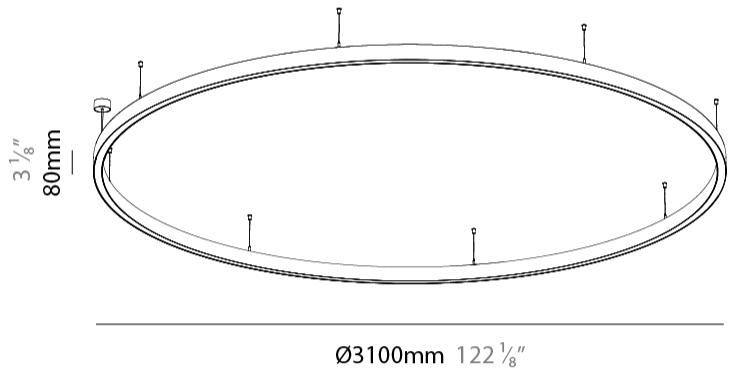

GENERAL

Series: Glorious
Subseries: Glorious 45
Partner: Prolicht
Division: Architectural
Installation: Suspension
Product Type: Pendant
Mounting Location: Ceiling
Light Distribution: Direct

PHYSICAL

Shape: Round
Diameter (mm): 3100
Diameter (in): 122 1/8
Height (mm): 76
Height (in): 3
Weight (kg): 20
Diffuser: [PMMA - Opal / Microprism / Clear Microprism](#)
Fixture Finish: [SSR / BKV / CWI / CRY / HAB / UFT / ITA / RUA / FTG / MYG / LOD / PUS / FRO / FUP / KIA / POP / BLS / SPG / MEY / GOH / CHC / COM / ABZ / JAG / OBR / MOS / ROR](#)
Fixture Material: [PMMA / Aluminum](#)
Cable Details: [2000mm/78 3/4" or 6000mm/236 1/4" Cable Transparent](#)

ELECTRICAL

Lamp Type: LED
Input Wattage (W): 207
Total Output Wattage (W): 188.2
Dimming: [Non-Dimming / 0-10V Dimming / Phase Dimming / DALI Dimming / MATTER Dimming](#)
Driver Included: Yes
Driver Location: Integrated
Driver Type: Constant Current - Universal
Driver Class: Class 2
Input Voltage (V): 120 - 277

LED

Color Temperature (°K): [2700 / 3000 / 3500 / 4000](#)
Max. Delivered Lumen (lm): Max 24224
Nominal Lumen (lm): Max 34080
CRI: >90 CRI
Lamp Life (hrs): 50000

OPTICAL

Adjustability: Fixed

RATINGS AND CERTIFICATIONS

Certified By: Certified for North American Standards
IP rating: IP40